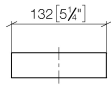

Reserve tissue holder - Chrome

MEM

83 590 780

- width 132mm
- height 35 mm
- 116mm projection

Fits: MEM, CYO

	Chrome	83 590 780-00
	Brushed Platinum	83 590 780-06
	Platinum	83 590 780-08
	Dark Chrome	83 590 780-19
	Brushed Durabrass (23kt Gold)	83 590 780-28
	Brushed Champagne (22kt Gold)	83 590 780-46
	Champagne (22kt Gold)	83 590 780-47
	Brushed Dark Platinum	83 590 780-99

83 590 780

mm [inches]

83 590 780

Parts for other finishes can be found here: Brushed Platinum

Spare parts list

No.	Item Number	Name	Quantity used	Delivery time
1	05 17 20 718 00 90	fixing set	1	2
2	90 31 11 112 00 90	pin	1	2