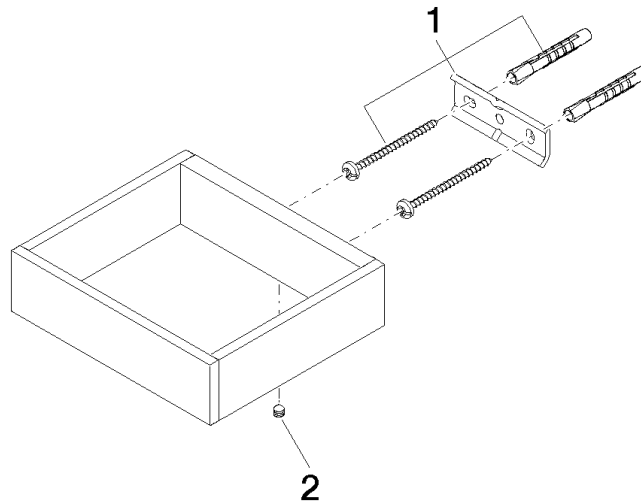

Reserve tissue holder - Chrome

MEM

83 590 780

- width 132mm
- height 35 mm
- 116mm projection

Fits: MEM, CYO

	Chrome	83 590 780-00
	Brushed Platinum	83 590 780-06
	Platinum	83 590 780-08
	Dark Chrome	83 590 780-19
	Brushed Durabrass (23kt Gold)	83 590 780-28
	Brushed Champagne (22kt Gold)	83 590 780-46
	Champagne (22kt Gold)	83 590 780-47
	Brushed Dark Platinum	83 590 780-99

83 590 780

mm [inches]

83 590 780

Parts for other finishes can be found here: Brushed Platinum

Spare parts list

No.	Item Number	Name	Quantity used	Delivery time
1	05 17 20 718 00 90	fixing set	1	2
2	90 31 11 112 00 90	pin	1	2