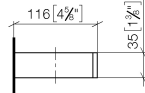

Reserve tissue holder - Chrome

MEM

83 590 780

- width 132mm
- height 35 mm
- 116mm projection

Fits: MEM, CYO

	Chrome	83 590 780-00
	Brushed Platinum	83 590 780-06
	Platinum	83 590 780-08
	Dark Chrome	83 590 780-19
	Brushed Durabrass (23kt Gold)	83 590 780-28
	Brushed Champagne (22kt Gold)	83 590 780-46
	Champagne (22kt Gold)	83 590 780-47
	Brushed Dark Platinum	83 590 780-99

83 590 780

mm [inches]

83 590 780

Parts for other finishes can be found here: Brushed Platinum

Spare parts list

No.	Item Number	Name	Quantity used	Delivery time
1	05 17 20 718 00 90	fixing set	1	2
2	90 31 11 112 00 90	pin	1	2